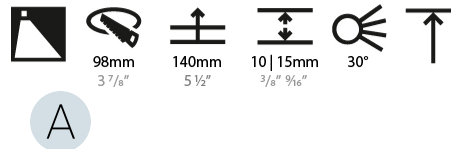

A35549-

base number   Reflector
Options

1. To build a product code in our configurator select the specify button on the base model # product page
2. To build a manual product code on this datasheet choose from the options listed below in blue font and add the suffix to the base model #

GENERAL

Series: Bioniq
Subseries: Bioniq Round Wallwash
Brand: Prolicht
Division: Architectural
Mounting Type: Recessed
Mounting Location: Ceiling
Subcategory: Downlight

PHYSICAL

Shape: Round
Diameter (mm): 107
Diameter (in): 4 3/16
Height (mm): 118
Height (in): 4 5/8
Ceiling Thickness (mm): 10 / 12.5 / 15
Ceiling Thickness (in): 3/8 or 1/2 or 9/16
Min. Recessing Depth (mm): 140
Min. Recessing Depth (in): 5 1/2
Light Distribution: Adjustable / Asymmetric
Weight (kg): 0.456
Weight (lbs): 1
Fixture Finish: Chrome
Fixture Material: Aluminum Die Cast
Cut-out Measurements: 98mm / 3 7/8"

ELECTRICAL

Lamp Type: LED (Zhaga Standard)
Total Output Wattage (W): 15
Dimming: Dali Dimming
Driver Included: No
Driver Location: Recessed Housing
Driver Type: Constant Current - 120Vac
Housing: See components
Input Voltage (V): 120
Constant Current (MA): 350

LED

Number of LEDs: 1
Color Temperature (°K): Warm Dim
Max. Delivered Lumen (lm): 910
Nominal Lumen (lm): 1140
CRI: >90 CRI
Lamp Life (hrs): 50000

OPTICAL

Reflector: 20 / 40 / 60

RATINGS AND CERTIFICATIONS

Certified By: Certified for North American Standards
IP rating: IP20